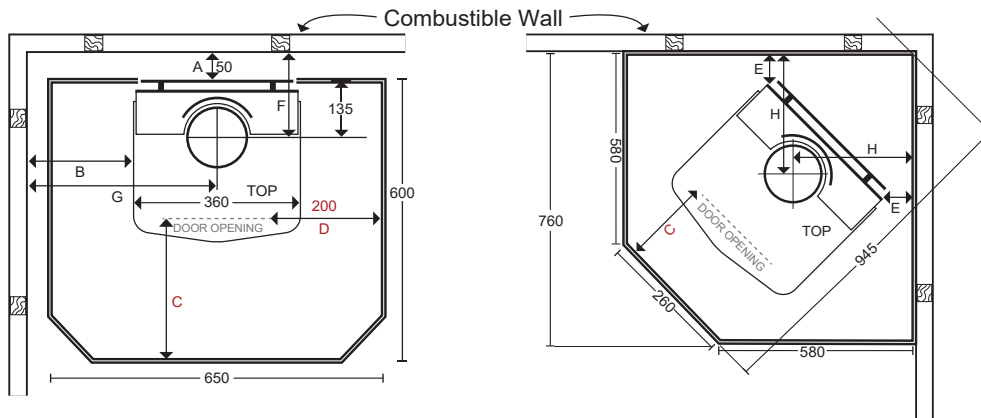

Installation Clearances

AS/NZ Standard 2918:2001

Wagener Pipi fitted on log base requires Ash Hearth Floor Protector Only (Minimum requirements above)

Minimum clearance to Combustible Surfaces (mm)	A	B	C	D	E	F	G	H
With stainless steel flue shield to unprotected wall	50	280	300	200	140	185	460	330
As above with sheet metal any type 0.5mm or thicker spaced 25mm off the wall.	26	84	Floor protection must extend under the stove and forward 300mm and 200mm either side of the door opening.		42	161	264	232
Sheet metal as above 2 sheets spaced 12mmx12mm	26	56			28	161	236	218