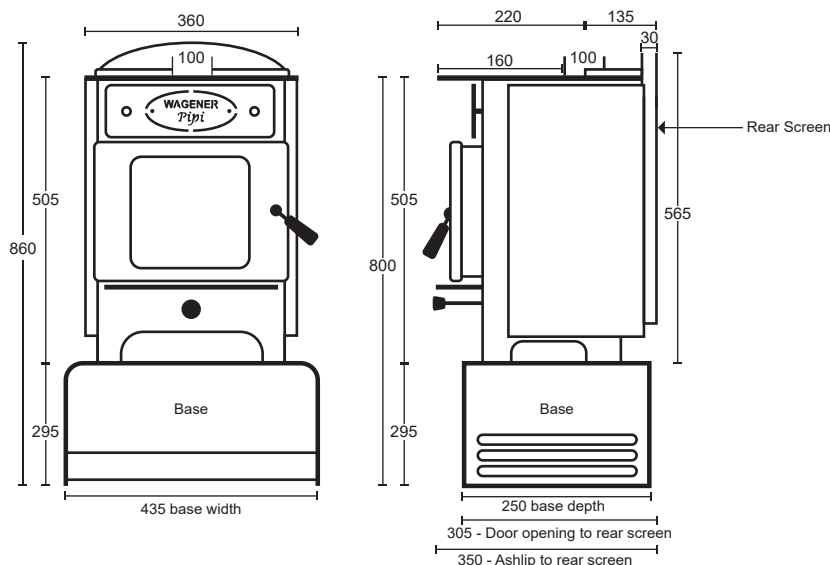

Heat Output

Pipi generates a cosy 4kw heat output.

Enduring Quality & Design

Pipi is New Zealand designed and handcrafted by Wagener Stoves using only the best quality materials with a special High Temperature paint finish.

Warranty

Pipi's firebox is covered by a 5 year warranty (Please refer to Installation & Operating Instructions for full details).

Buy with Confidence

Wagener Stoves have over 45 years experience in the heating industry and have been members of the NZ Home Heating Association for over 34 years.

Other Products Manufactured by Wagener Stoves

Wagener Stoves also design and manufacture "Lion" Wetbacks, the CookTop Wagener Stove, Butler Multi High Performance Hot Water Heaters, Traditional Style Slow Combustion Wagener Fairburn Cookers, Wagener Leon and Wagener Sparky Multi, CA + RU.

WAGENER STOVES "LION" LTD

5 Allen Bell Drive, Kaitaia 0410
New Zealand
Phone: 09 408 2469

www.wagenerstoves.co.nz

At Wagener Stoves we are continually improving our products and therefore specifications and designs may change without prior notice

2023